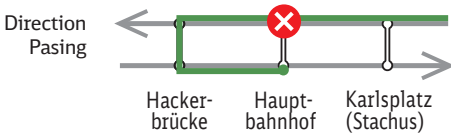

Trains not stopping at Hauptbahnhof

05–09 August 2019 only in direction Pasing