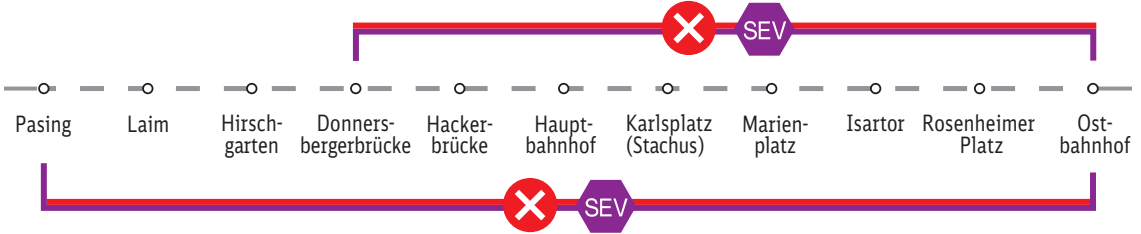

Planned building work: Am I affected?

Core route closure with rail replacement service

Friday evening (10.30 p.m.) to Monday morning (4.30 a.m.)

2–5 August 2019
9–12 August 2019
16–19 August 2019

23–26 August 2019
18–21 October 2019

Trains not stopping at Hauptbahnhof

05–09 August 2019 only in direction Pasing

12–16 August 2019 only in direction Ostbhf.

To board the train please use the nearest stop. To leave the train at the Hauptbahnhof change trains at the next stop and travel back in the opposite direction.

Trains not stopping at Marienplatz

26–30 August 2019 only in direction Pasing

19–23 August 2019 only in direction Ostbhf.

To board the train please use the nearest stop. To leave the train at Marienplatz change trains at the next stop and travel back in the opposite direction.